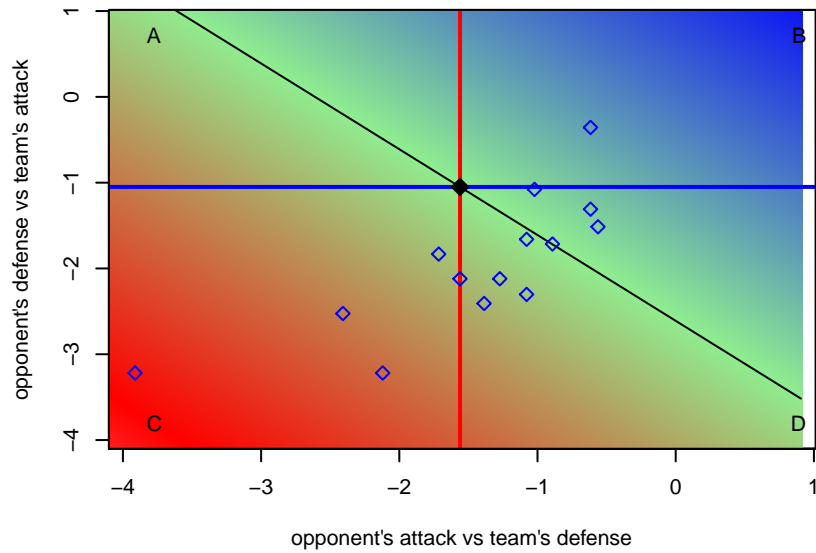

Venues played:
 2015 Nike Crossfire Challenge Silver 9v9 U11
 2015 River City Cup U-11 Gold U11
 2015 Les Schwab NW Cup U11 U11
 2015 Pend Orielle Cup Gold
 2015 Blue Mtn Exchange GU11

SSC Shadow Windham G04
 Dots are actual minus expected GF (blue circles) and GA (red triangles).
 Blue line is smoothed change in attack strength. Red is smoothed change in defense strength.

**attack and defense variance (black dot)
relative to other teams
and top 10 in region**

**attack and defense rating
relative to others at age
and all opponents in last 13 months**

**attack and defense rating
relative to others at age
and all opponents in last 13 months**

Performance relative to 13 month average

Performance relative to 13 month average

Distribution of opponents
 Red = Lose zone, Blue = Win zone, Green = Even
 Black line separates win/lose zones

lot. A=Neither has attack advantage, B=Opponent has both attack and defense advantage, C=Opponent has both attack and defense disadvantage, D=Both have