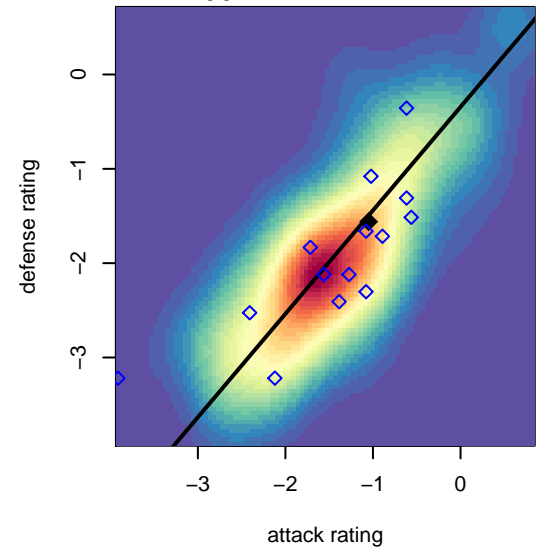

SSC Shadow Windham G04

Spokane SC Shadow
 Spokane, WA
 G04 total strength=427
 attack=0.35 defense=0.21

alt names used:
 SPOKANE SHADOW G04 WINDHAM (WA)
 SPOKANE SHADOW WINDHAM (WA)
 SPOKANE SHADOW WINDHAM (WA)
 SPOKANE SHADOWSSC SHADOW G04 WIN
 SPOKANE SHADOWSSC SHADOW G04 WIN

Venues played:
 2015 Nike Crossfire Challenge Silver 9v9 U11
 2015 River City Cup U-11 Gold U11
 2015 Les Schwab NW Cup U11 U11
 2015 Pend Orielle Cup Gold
 2015 Blue Mtn Exchange GU11

SSC Shadow Windham G04
 Dots are actual minus expected GF (blue circles) and GA (red triangles).
 Blue line is smoothed change in attack strength. Red is smoothed change in defense strength.

**attack and defense variance (black dot)
relative to other teams
and top 10 in region**

**attack and defense rating
relative to others at age
and all opponents in last 13 months**

**attack and defense rating
relative to others at age
and all opponents in last 13 months**

Performance relative to 13 month average

Performance relative to 13 month average

Distribution of opponents
 Red = Lose zone, Blue = Win zone, Green = Even
 Black line separates win/lose zones

lot. A=Neither has attack advantage, B=Opponent has both attack and defense advantage, C=Opponent has both attack and defense disadvantage, D=Both have