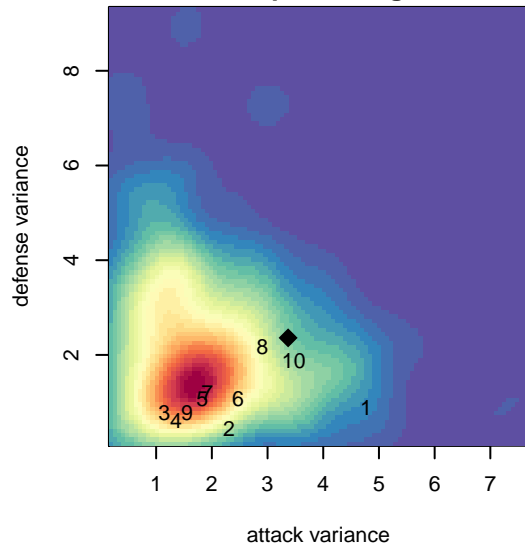

SSC Shadow Windham G04

Spokane SC Shadow
 Spokane, WA
 G04 total strength=427
 attack=0.35 defense=0.21

alt names used:
 SPOKANE SHADOW G04 WINDHAM (WA)
 SPOKANE SHADOW WINDHAM (WA)
 SPOKANE SHADOW WINDHAM (WA)
 SPOKANE SHADOWSSC SHADOW G04 WIN
 SPOKANE SHADOWSSC SHADOW G04 WIN

Venues played:
 2015 Nike Crossfire Challenge Silver 9v9 U11
 2015 River City Cup U-11 Gold U11
 2015 Les Schwab NW Cup U11 U11
 2015 Pend Orielle Cup Gold
 2015 Blue Mtn Exchange GU11

SSC Shadow Windham G04
 Dots are actual minus expected GF (blue circles) and GA (red triangles).
 Blue line is smoothed change in attack strength. Red is smoothed change in defense strength.

**attack and defense variance (black dot)
relative to other teams
and top 10 in region**

**attack and defense rating
relative to others at age
and all opponents in last 13 months**

**attack and defense rating
relative to others at age
and all opponents in last 13 months**

Performance relative to 13 month average

Performance relative to 13 month average

Distribution of opponents
 Red = Lose zone, Blue = Win zone, Green = Even
 Black line separates win/lose zones

lot. A=Neither has attack advantage, B=Opponent has both attack and defense advantage, C=Opponent has both attack and defense disadvantage, D=Both have