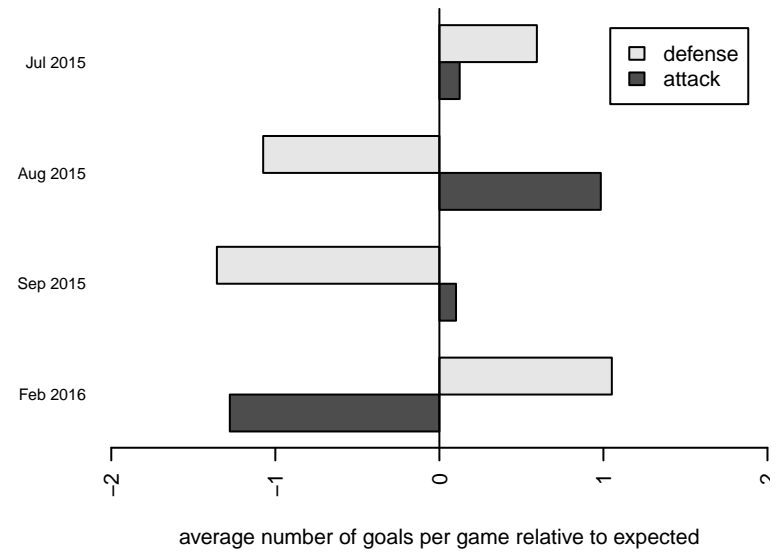

Venues played:
 2015 Nike Crossfire Challenge Silver 9v9 U11
 2015 River City Cup U-11 Gold U11
 2015 Les Schwab NW Cup U11 U11
 2015 Pend Orielle Cup Gold
 2015 Blue Mtn Exchange GU11

SSC Shadow Windham G04
 Dots are actual minus expected GF (blue circles) and GA (red triangles).
 Blue line is smoothed change in attack strength. Red is smoothed change in defense strength.

**attack and defense variance (black dot)
relative to other teams
and top 10 in region**

**attack and defense rating
relative to others at age
and all opponents in last 13 months**

**attack and defense rating
relative to others at age
and all opponents in last 13 months**

Performance relative to 13 month average

Performance relative to 13 month average

Distribution of opponents
 Red = Lose zone, Blue = Win zone, Green = Even
 Black line separates win/lose zones

lot. A=Neither has attack advantage, B=Opponent has both attack and defense advantage, C=Opponent has both attack and defense disadvantage, D=Both have