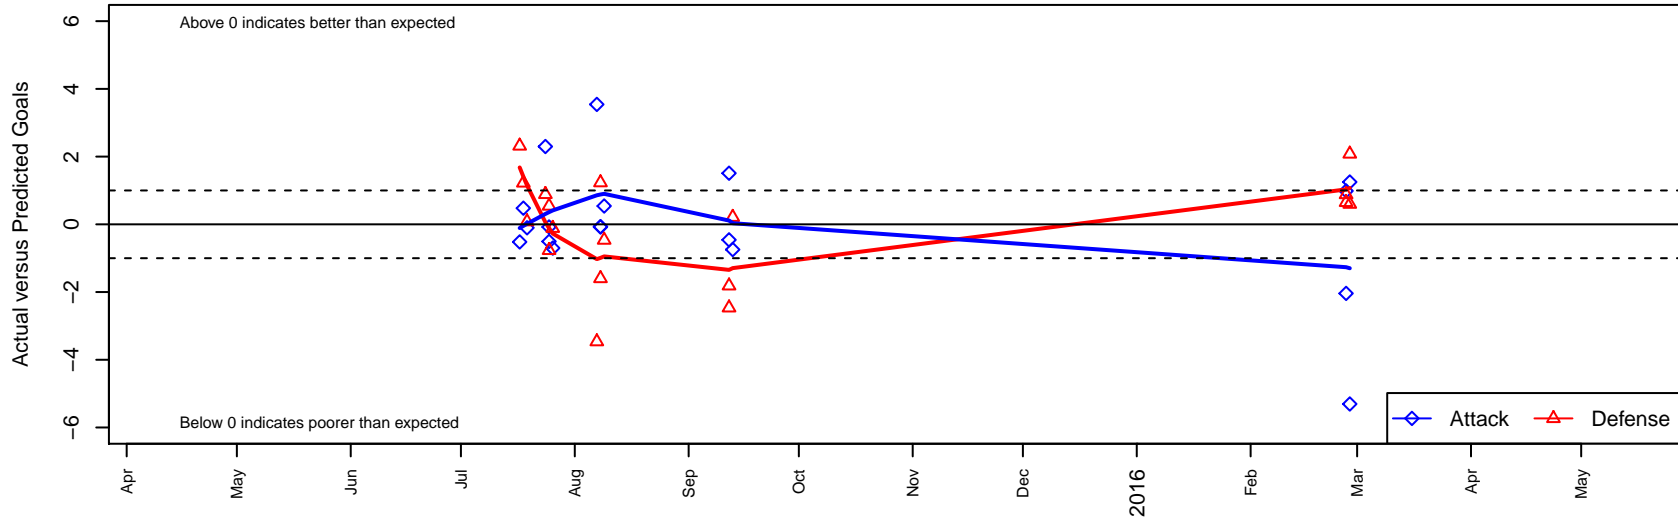

SSC Shadow Windham G04

Spokane SC Shadow
 Spokane, WA
 G04 total strength=427
 attack=0.35 defense=0.21

alt names used:
 SPOKANE SHADOW G04 WINDHAM (WA)
 SPOKANE SHADOW WINDHAM (WA)
 SPOKANE SHADOW WINDHAM (WA)
 SPOKANE SHADOWSSC SHADOW G04 WIN
 SPOKANE SHADOWSSC SHADOW G04 WIN

Venues played:
 2015 Nike Crossfire Challenge Silver 9v9 U11
 2015 River City Cup U-11 Gold U11
 2015 Les Schwab NW Cup U11 U11
 2015 Pend Orielle Cup Gold
 2015 Blue Mtn Exchange GU11

SSC Shadow Windham G04
 Dots are actual minus expected GF (blue circles) and GA (red triangles).
 Blue line is smoothed change in attack strength. Red is smoothed change in defense strength.

**attack and defense variance (black dot)
relative to other teams
and top 10 in region**

**attack and defense rating
relative to others at age
and all opponents in last 13 months**

**attack and defense rating
relative to others at age
and all opponents in last 13 months**

Performance relative to 13 month average

Performance relative to 13 month average

Distribution of opponents
 Red = Lose zone, Blue = Win zone, Green = Even
 Black line separates win/lose zones

lot. A=Neither has attack advantage, B=Opponent has both attack and defense advantage, C=Opponent has both attack and defense disadvantage, D=Both have