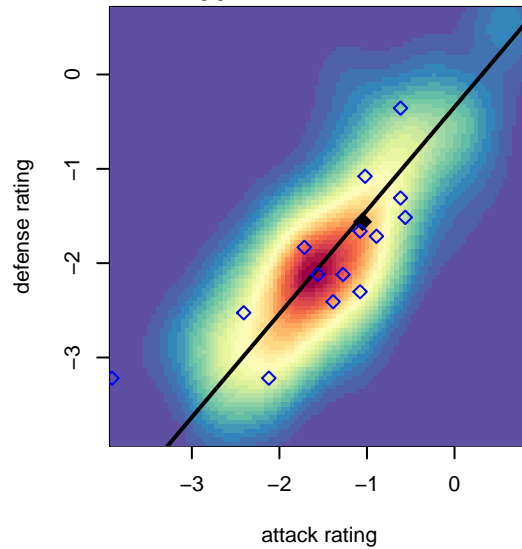

SSC Shadow Windham G04

Spokane SC Shadow
 Spokane, WA
 G04 total strength=427
 attack=0.35 defense=0.21

alt names used:
 SPOKANE SHADOW G04 WINDHAM (WA)
 SPOKANE SHADOW WINDHAM (WA)
 SPOKANE SHADOW WINDHAM (WA)
 SPOKANE SHADOWSSC SHADOW G04 WIN
 SPOKANE SHADOWSSC SHADOW G04 WIN

Venues played:
 2015 Nike Crossfire Challenge Silver 9v9 U11
 2015 River City Cup U-11 Gold U11
 2015 Les Schwab NW Cup U11 U11
 2015 Pend Orielle Cup Gold
 2015 Blue Mtn Exchange GU11

SSC Shadow Windham G04
 Dots are actual minus expected GF (blue circles) and GA (red triangles).
 Blue line is smoothed change in attack strength. Red is smoothed change in defense strength.

**attack and defense variance (black dot)
relative to other teams
and top 10 in region**

**attack and defense rating
relative to others at age
and all opponents in last 13 months**

**attack and defense rating
relative to others at age
and all opponents in last 13 months**

Performance relative to 13 month average

Performance relative to 13 month average

Distribution of opponents
 Red = Lose zone, Blue = Win zone, Green = Even
 Black line separates win/lose zones

lot. A=Neither has attack advantage, B=Opponent has both attack and defense advantage, C=Opponent has both attack and defense disadvantage, D=Both have