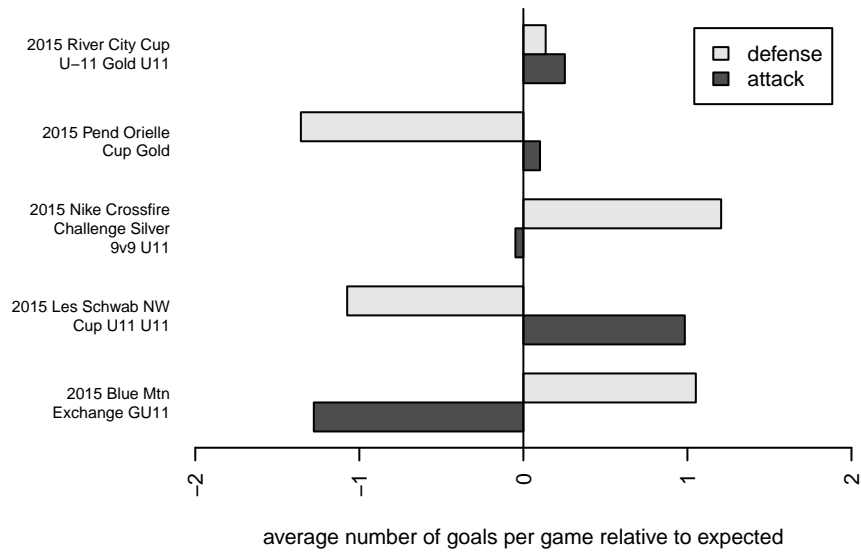

Venues played:
 2015 Nike Crossfire Challenge Silver 9v9 U11
 2015 River City Cup U-11 Gold U11
 2015 Les Schwab NW Cup U11 U11
 2015 Pend Orielle Cup Gold
 2015 Blue Mtn Exchange GU11

SSC Shadow Windham G04
 Dots are actual minus expected GF (blue circles) and GA (red triangles).
 Blue line is smoothed change in attack strength. Red is smoothed change in defense strength.

**attack and defense variance (black dot)
relative to other teams
and top 10 in region**

**attack and defense rating
relative to others at age
and all opponents in last 13 months**

**attack and defense rating
relative to others at age
and all opponents in last 13 months**

Performance relative to 13 month average

Performance relative to 13 month average

Distribution of opponents
 Red = Lose zone, Blue = Win zone, Green = Even
 Black line separates win/lose zones

lot. A=Neither has attack advantage, B=Opponent has both attack and defense advantage, C=Opponent has both attack and defense disadvantage, D=Both have